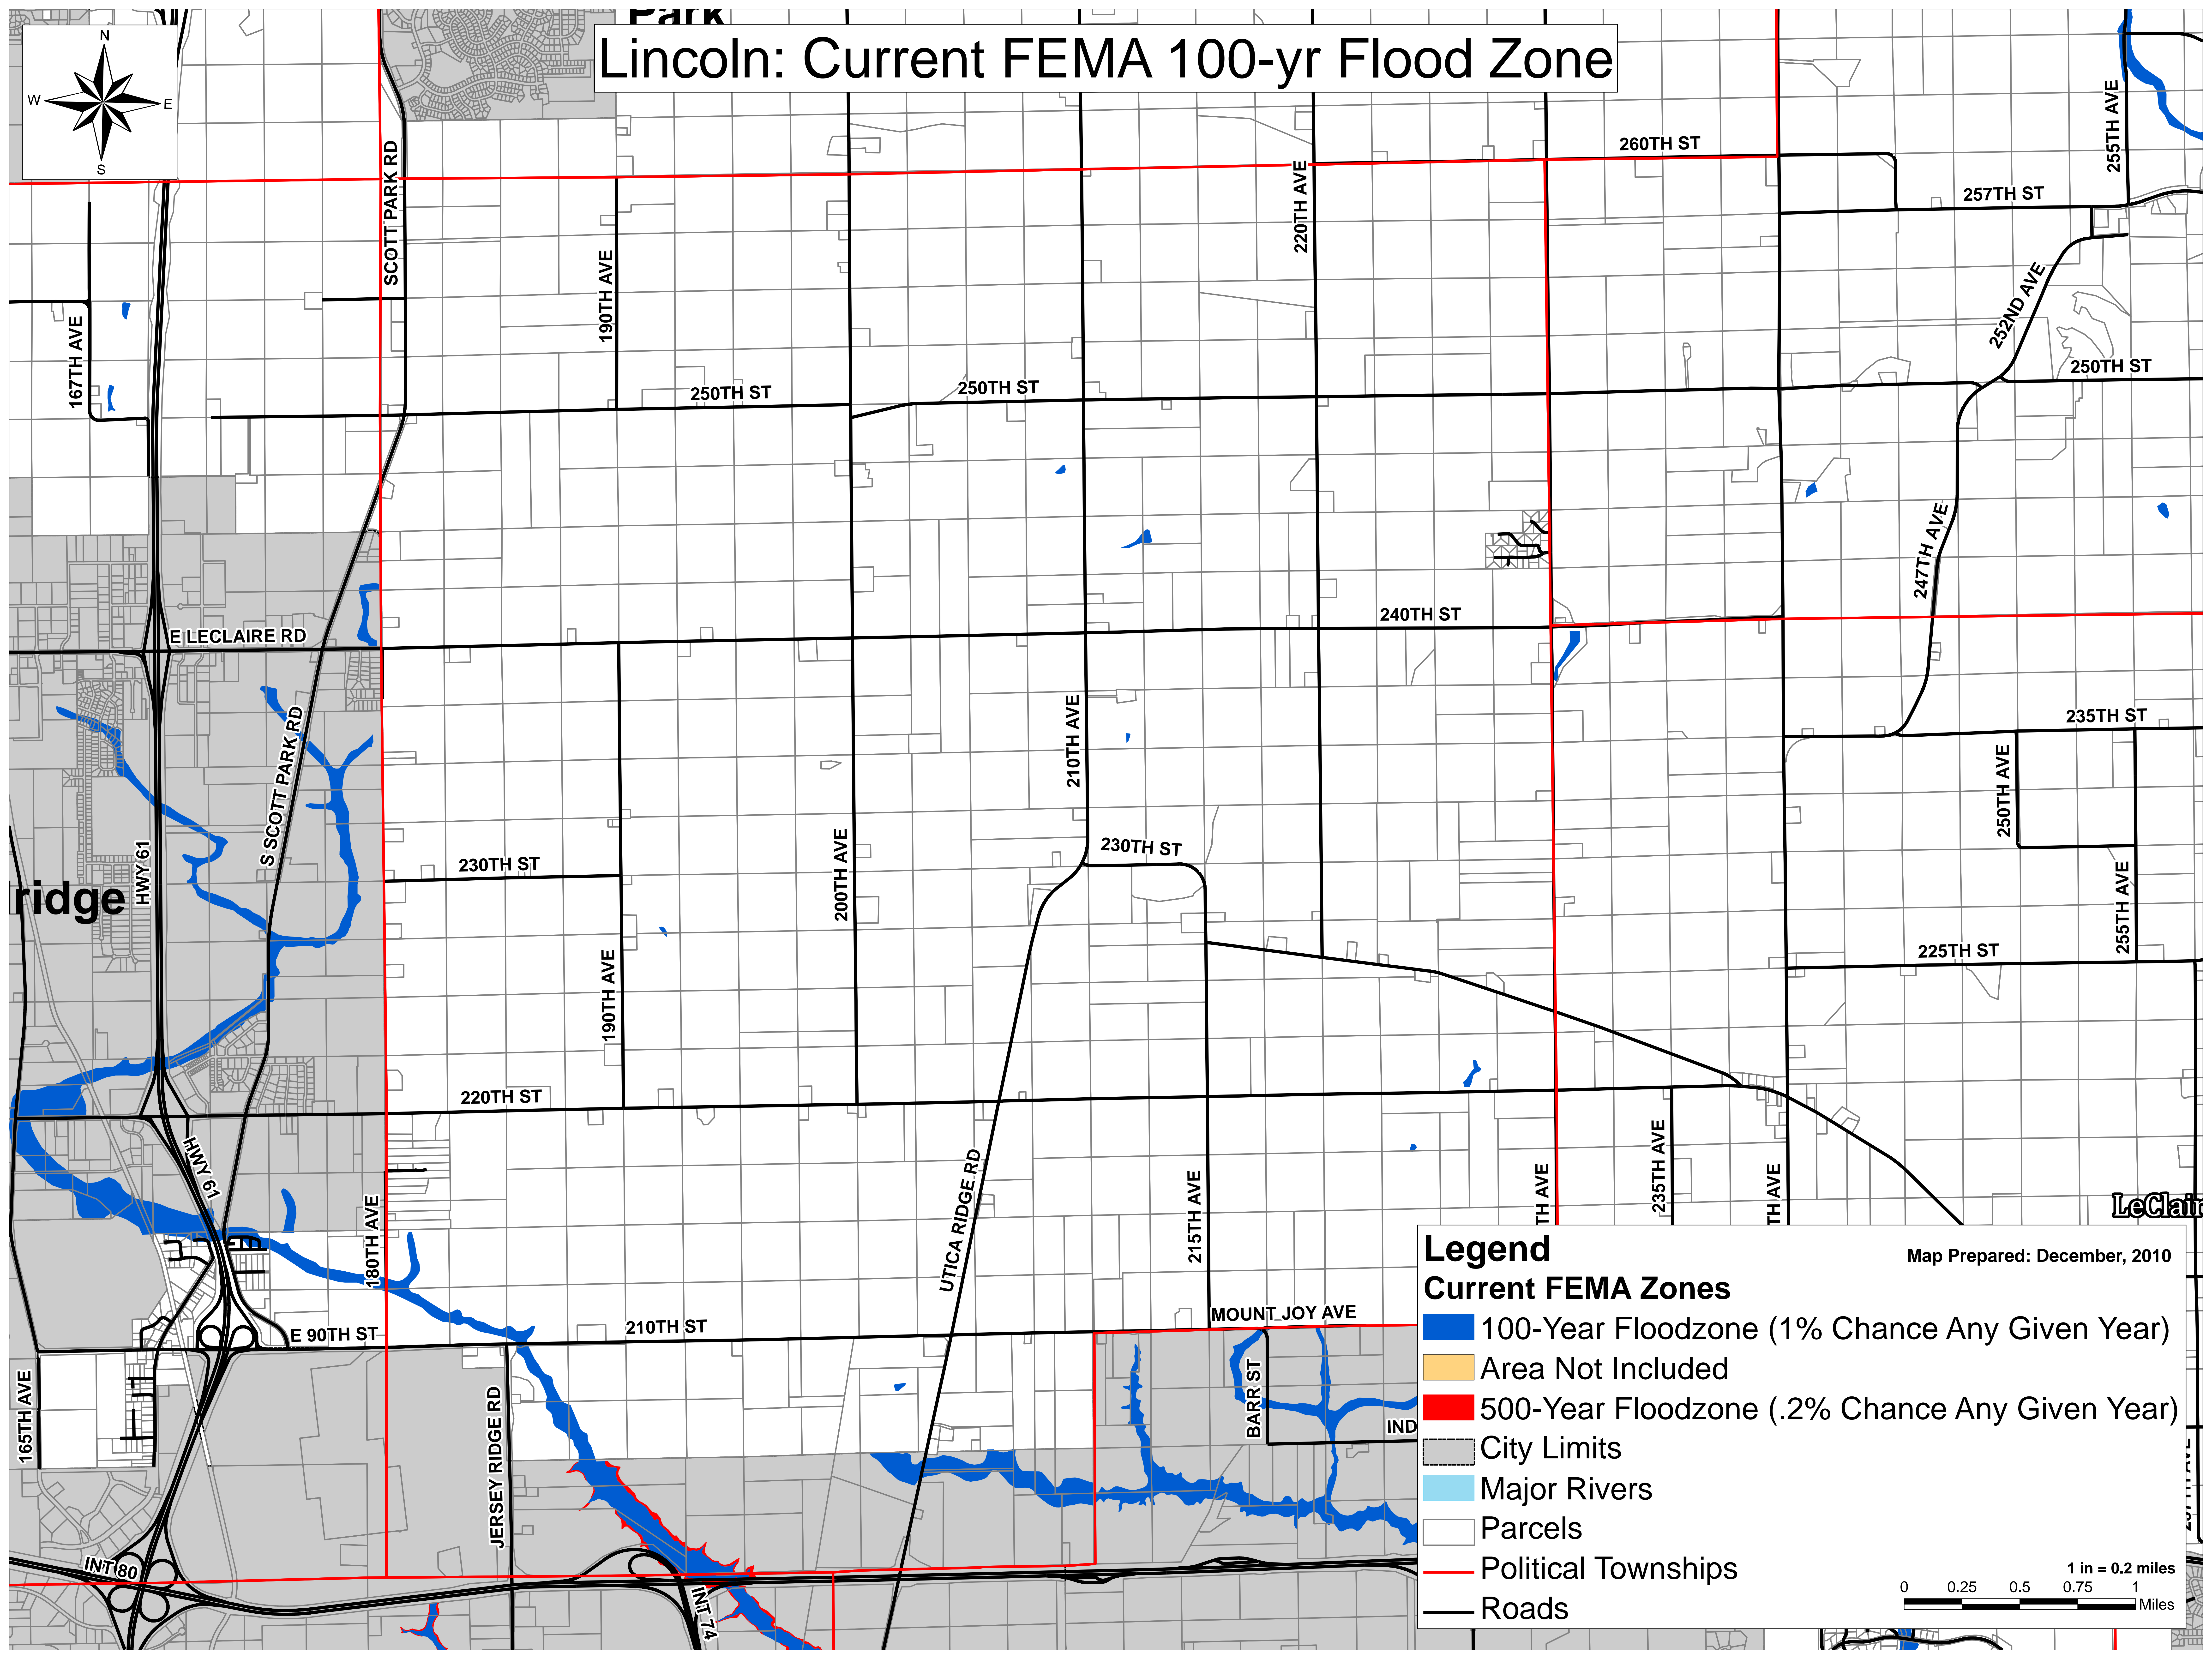

Lincoln: Current FEMA 100-yr Flood Zone

Legend

Current FEMA Zones

- 100-Year Floodzone (1% Chance Any Given Year)
- Area Not Included
- 500-Year Floodzone (.2% Chance Any Given Year)

City Limits

Major Rivers

Parcels

Political Townships

Roads

Map Prepared: December, 2010

1 in = 0.2 miles

0 0.25 0.5 0.75 1 Miles